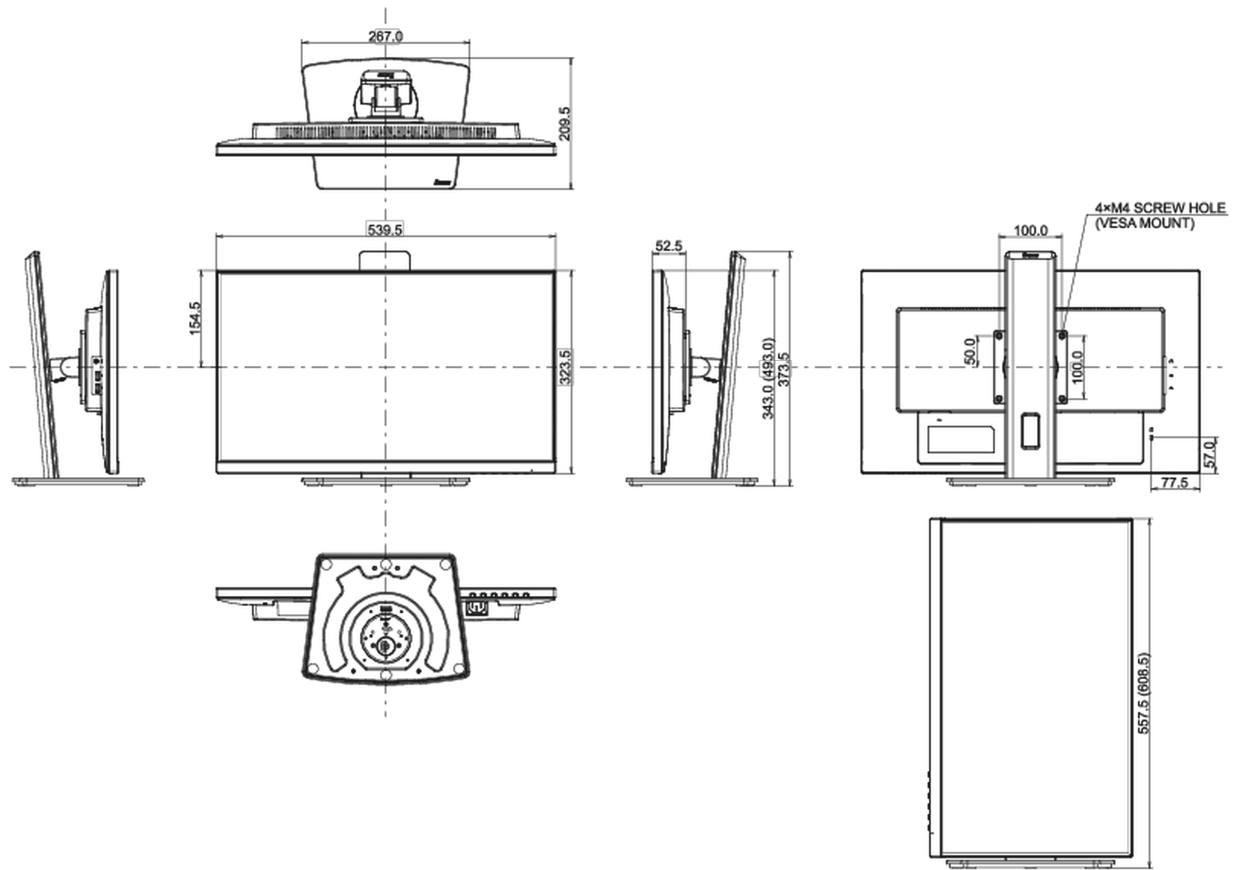

## 04 MECHANICAL

Display position adjustments	height, swivel, tilt, pivot (rotation both sides)
Height adjustment	150mm
Rotation (PIVOT function)	90°
Swivel stand	90°; 45° left; 45° right
Tilt angle	23° up; 5° down
VESA mounting	100 x 100mm

## 08 DIMENSIONS / WEIGHT

Product dimensions W x H x D	539.5 x 343 (493) x 209.5mm
Box dimensions W x H x D	608 x 395 x 150mm
Weight (without box)	5.6kg
Weight (with box)	7.0kg
EAN code	4948570121762

All trademarks and registered trademarks acknowledged. E & O E. Specification subject to change without notice. All LCD's comply with ISO-9241-307:2008 in connection with pixel defects.